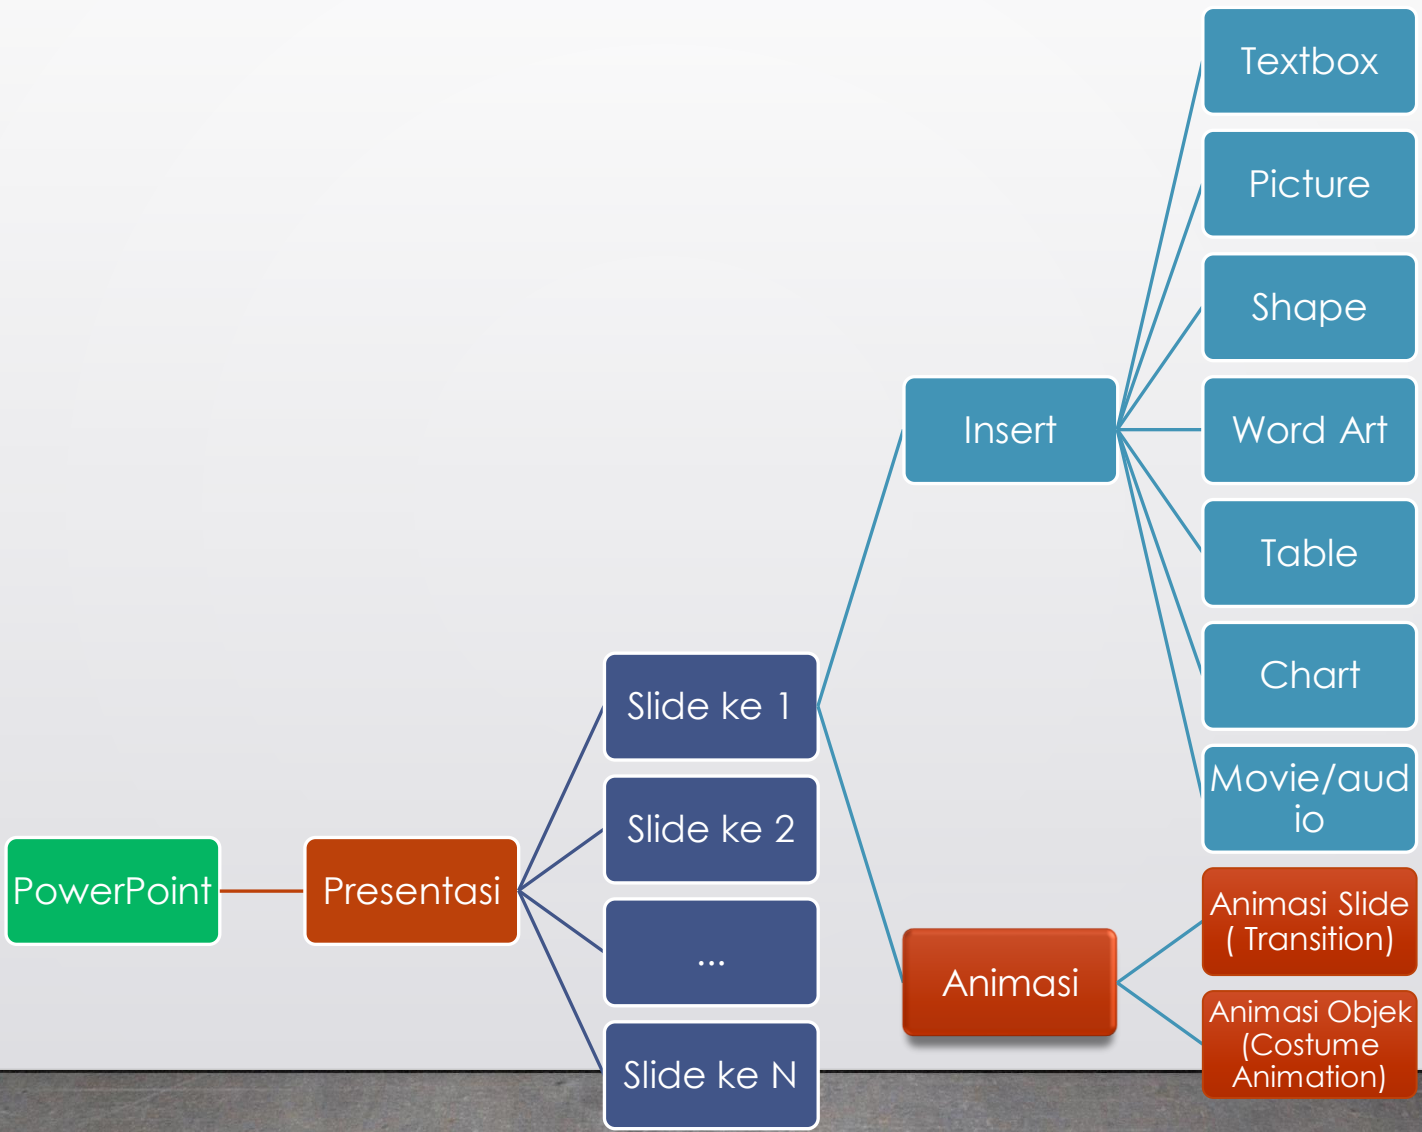

Bring your presentations to lif...

Madison

Atlas

Gallery

Parcel

Wood Type

# Struktur Presentasi di Power Point

Webinar - Interactive Animation

Home Insert Design **Transitions** Animations Slide Show Review View Help Search

**Subtle**

 None	 Morph	 Fade	 Push	 Wipe	 Split	 Reveal	 Cut	 Random Bars	 Shape
 Uncover	 Cover	 Flash							